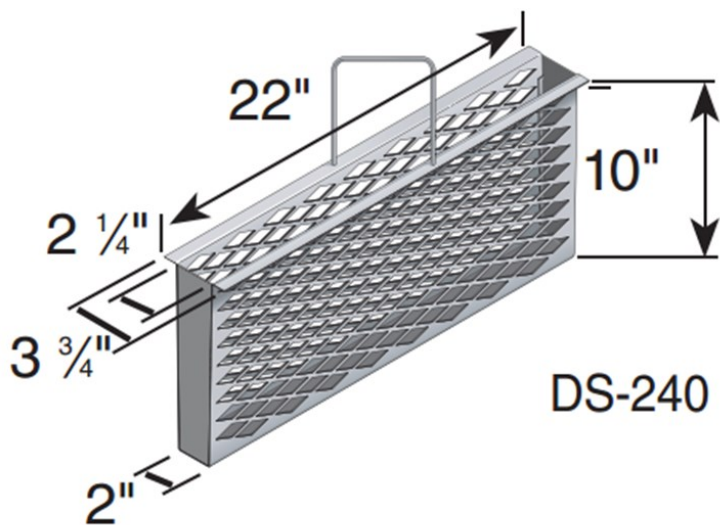

DURA SLOPE IN-LINE CATCH BASIN & DURA SLOPE TRASH BUCKET

Material: DS-340: UV Protected High Density Polypropylene (HDPE)
DS-240: Zinc Plated Steel
Colors: Gray (DS-340), Zinc Plated Steel (DS-240)
Fits: Use with NDS Universal Outlets for pipe connections.
DS-240 only works with DS-340 catch basin.
DS-240 does not work with DS-200 frame.